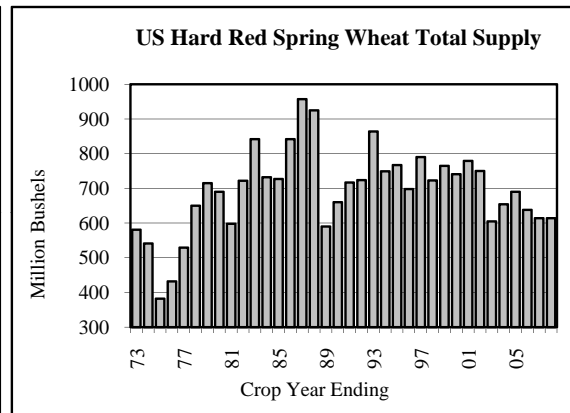

1 = USDA Estimates as of 9/12/08

2 = Includes Imports

The information contained herein is based on data obtained from outside sources believed to be reliable. However, such