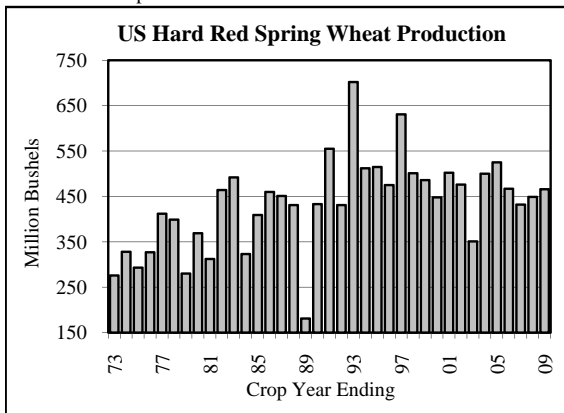

1 = USDA Estimates as of 9/12/08

2 = Includes Imports

The information contained herein is based on data obtained from outside sources believed to be reliable. However, such